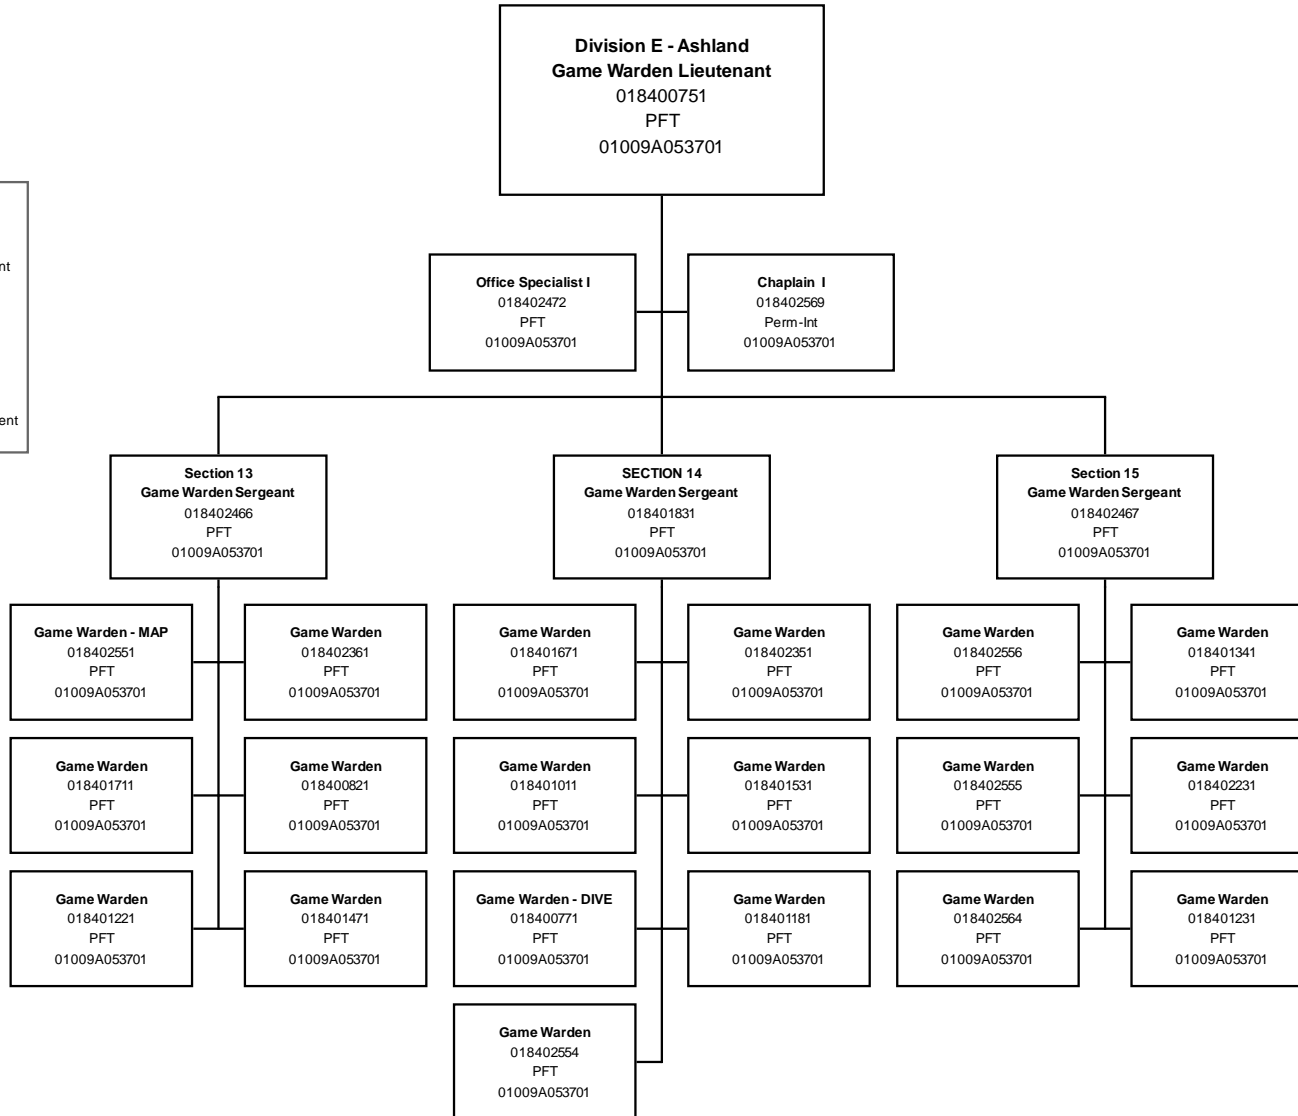

DEPARTMENT OF INLAND FISHERIES AND WILDLIFE

Bureau of Warden Service

Division E - Ashland

Last Modified August 31, 2022

Page 20

Position Types:
 AC-FT - Acting Cap Full-time
 PFT - Permanent Full-time
 PPT - Permanent Part-time
 Perm-Int - Permanent Intermittent
 SFT - Seasonal Full-time
 SPT - Seasonal Part-time
 Sea-Int - Seasonal Intermittent
 Proj-FT - Project Full-time
 Proj-PT - Project Part-time
 Proj-Int - Project Intermittent
 LPFT - Limited Period Full-time
 LPPT - Limited Period Part-time
 LP-Int - Limited Period Intermittent