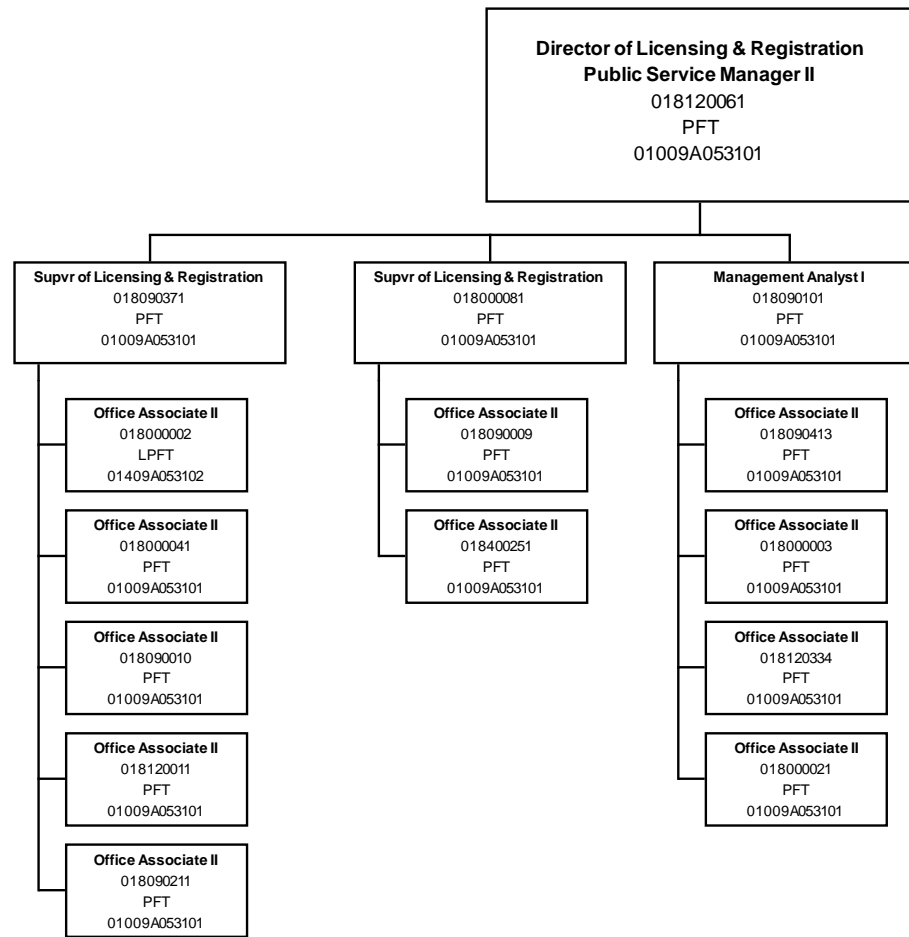

DEPARTMENT OF INLAND FISHERIES & WILDLIFE

Division of Licensing & Registration

Last Modified August 31, 2022

Page 10

Position Types:
 AC-FT - Acting Cap Full-time
 PFT - Permanent Full-time
 PPT - Permanent Part-time
 Perm-Int - Permanent Intermittent
 SFT - Seasonal Full-time
 SPT - Seasonal Part-time
 Sea-Int - Seasonal Intermittent
 Proj-FT - Project Full-time
 Proj-PT - Project Part-time
 Proj-Int - Project Intermittent
 LPFT - Limited Period Full-time
 LPPT - Limited Period Part-time
 LP-Int - Limited Period Intermittent