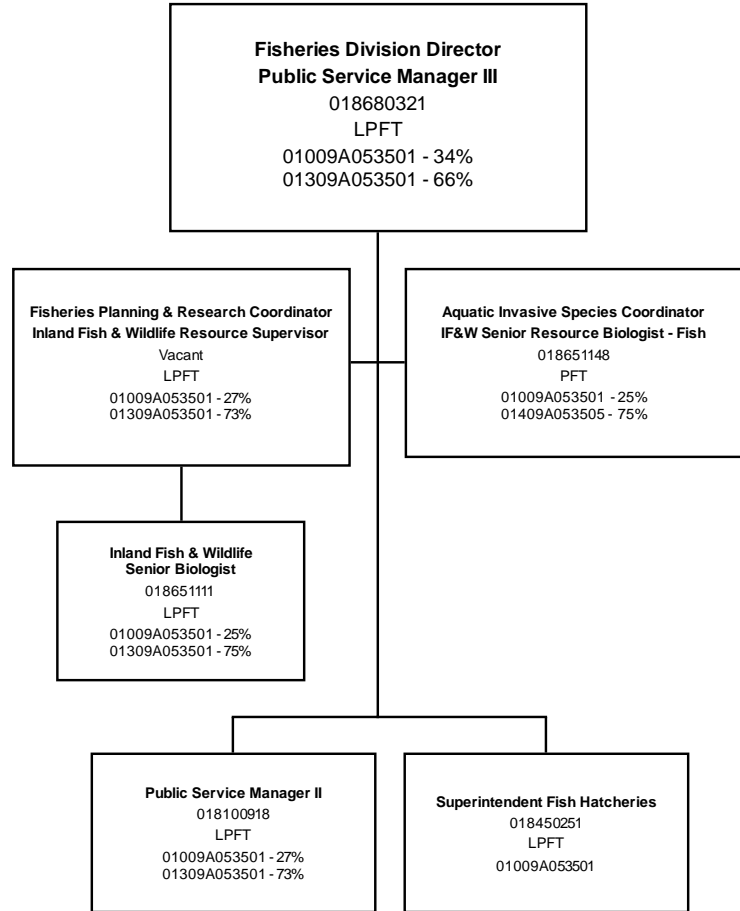

DEPARTMENT OF INLAND FISHERIES & WILDLIFE
Bureau of Resource Management
Fisheries & Hatcheries Division

Last Modified August 31, 2022
Page 6

Position Types:
AC-FT - Acting Cap Full-time
PFT - Permanent Full-time
PPT - Permanent Part-time
Perm-Int - Permanent Intermittent
SFT - Seasonal Full-time
SPT - Seasonal Part-time
Sea-Int - Seasonal Intermittent
Proj-FT - Project Full-time
Proj-PT - Project Part-time
Proj-Int - Project Intermittent
LPFT - Limited Period Full-time
LPPT - Limited Period Part-time
LP-Int - Limited Period Intermittent