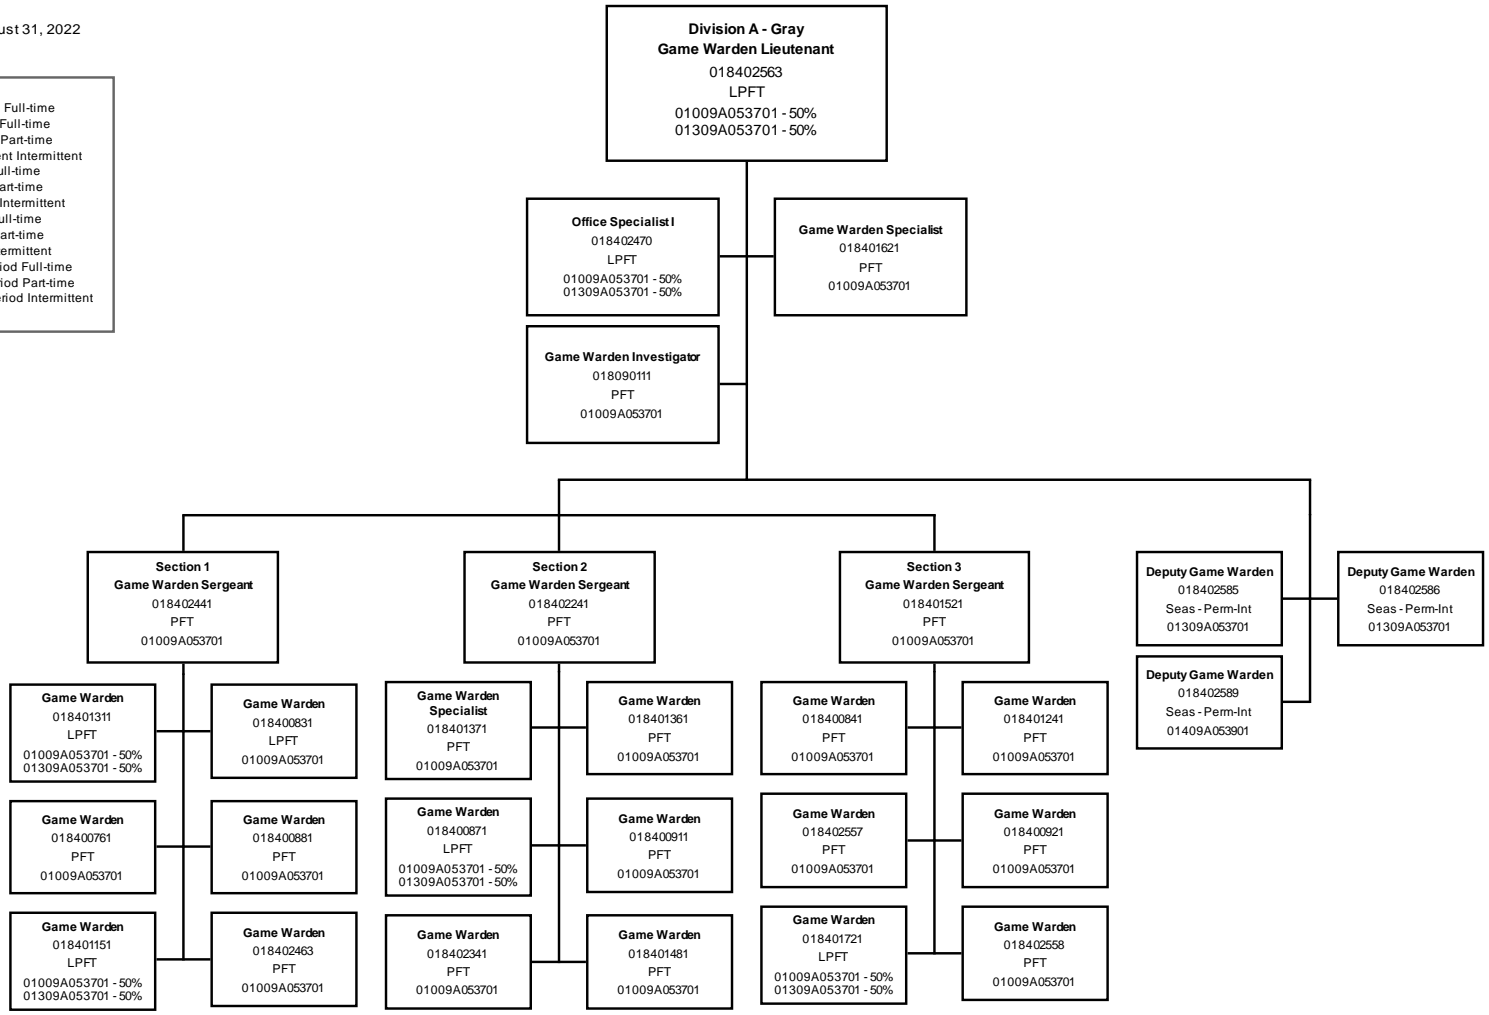

DEPARTMENT OF INLAND FISHERIES AND WILDLIFE
Bureau of Warden Service
Division A - Gray

Last Modified August 31, 2022

Page 16

Position Types: