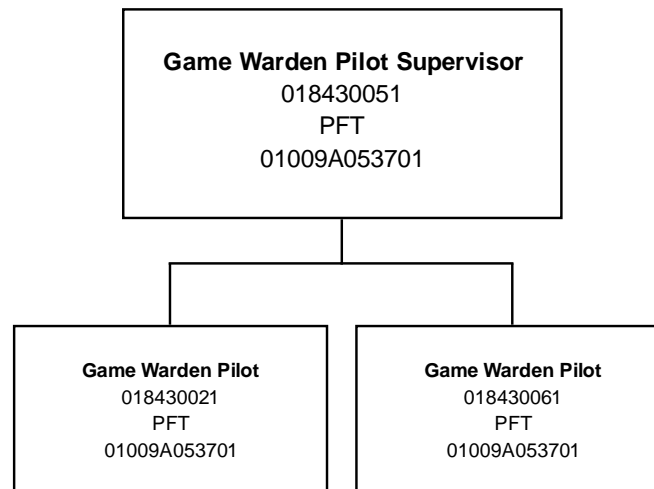

DEPARTMENT OF INLAND FISHERIES AND WILDLIFE
Bureau of Warden Service

Last Modified August 31, 2022

Page 15

Position Types:

- AC-FT - Acting Cap Full-time
- PFT - Permanent Full-time
- PPT - Permanent Part-time
- Perm-Int - Permanent Intermittent
- SFT - Seasonal Full-time
- SPT - Seasonal Part-time
- Sea-Int - Seasonal Intermittent
- Proj-FT - Project Full-time
- Proj-PT - Project Part-time
- Proj-Int - Project Intermittent
- LPFT - Limited Period Full-time
- LPPT - Limited Period Part-time
- LP-Int - Limited Period Intermittent