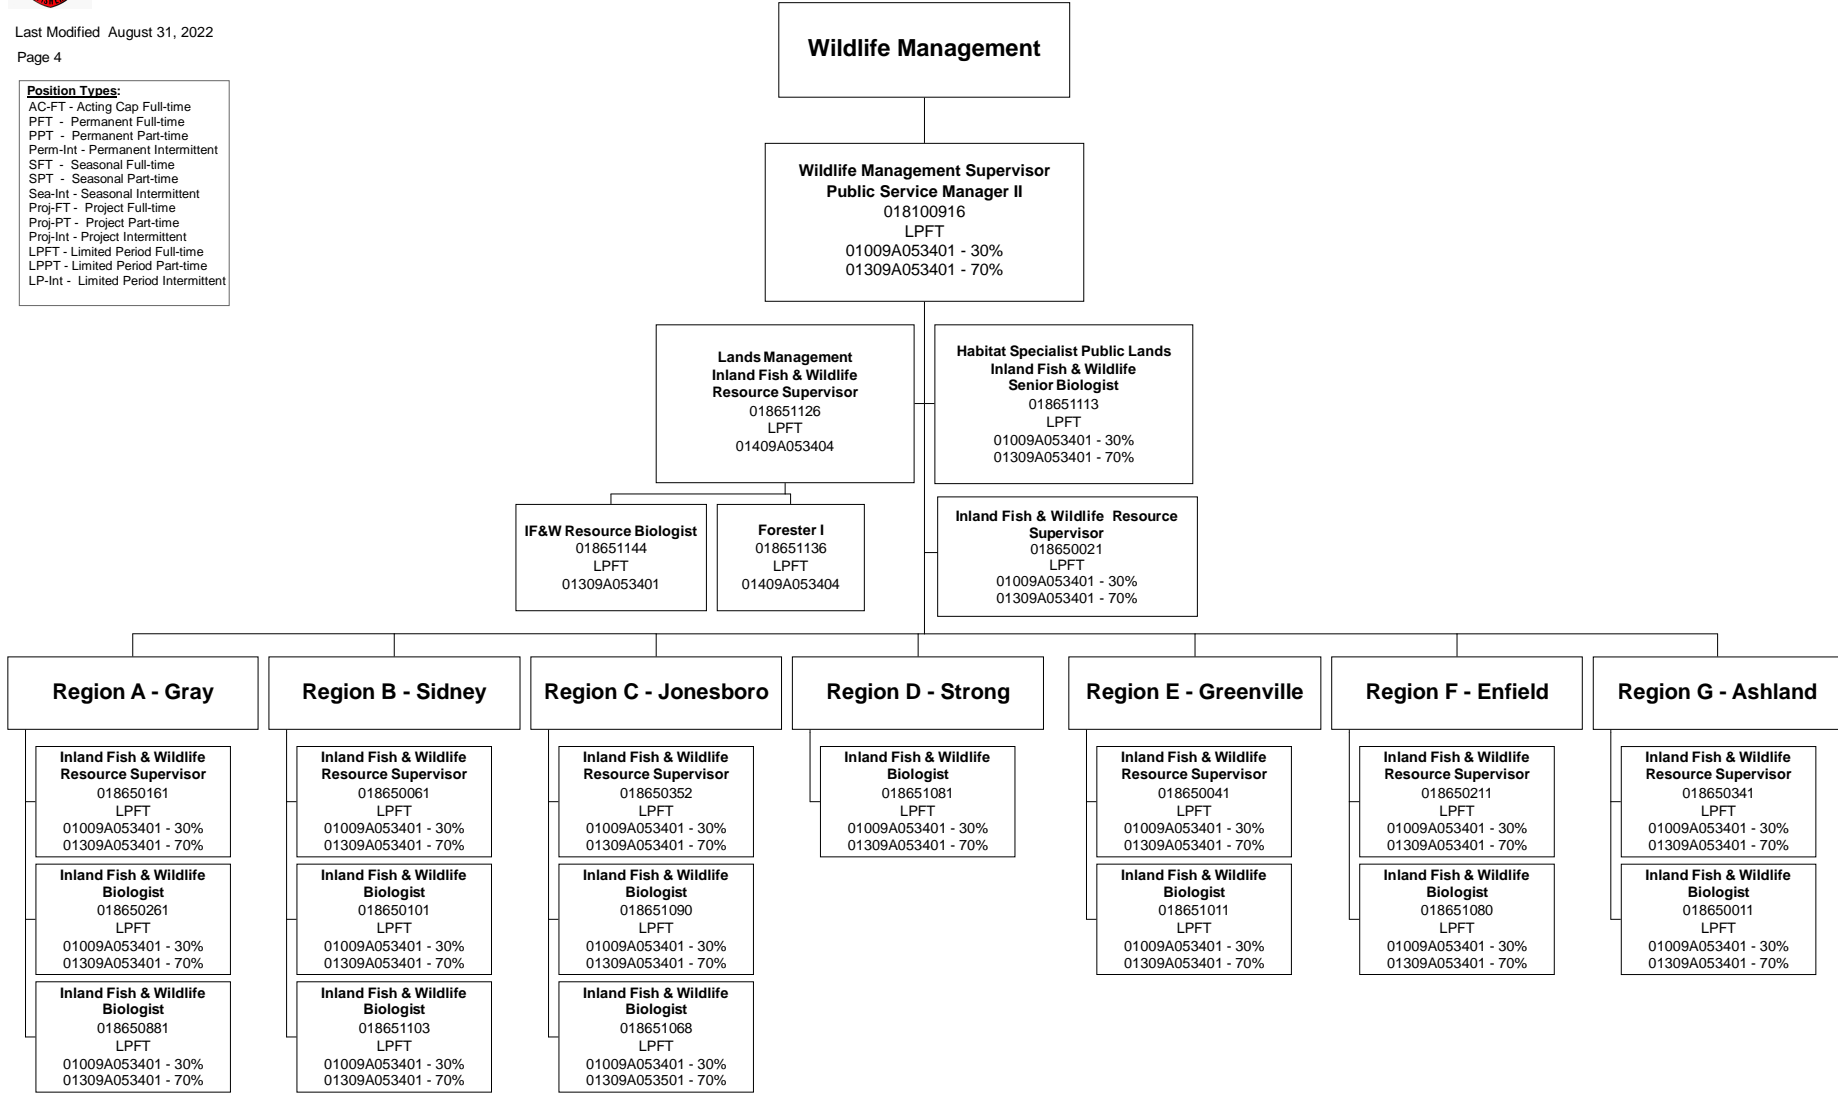

DEPARTMENT OF INLAND FISHERIES & WILDLIFE
BUREAU OF RESOURCE MANAGEMENT
WILDLIFE DIVISION
WILDLIFE MANAGEMENT

Last Modified August 31, 2022
Page 4