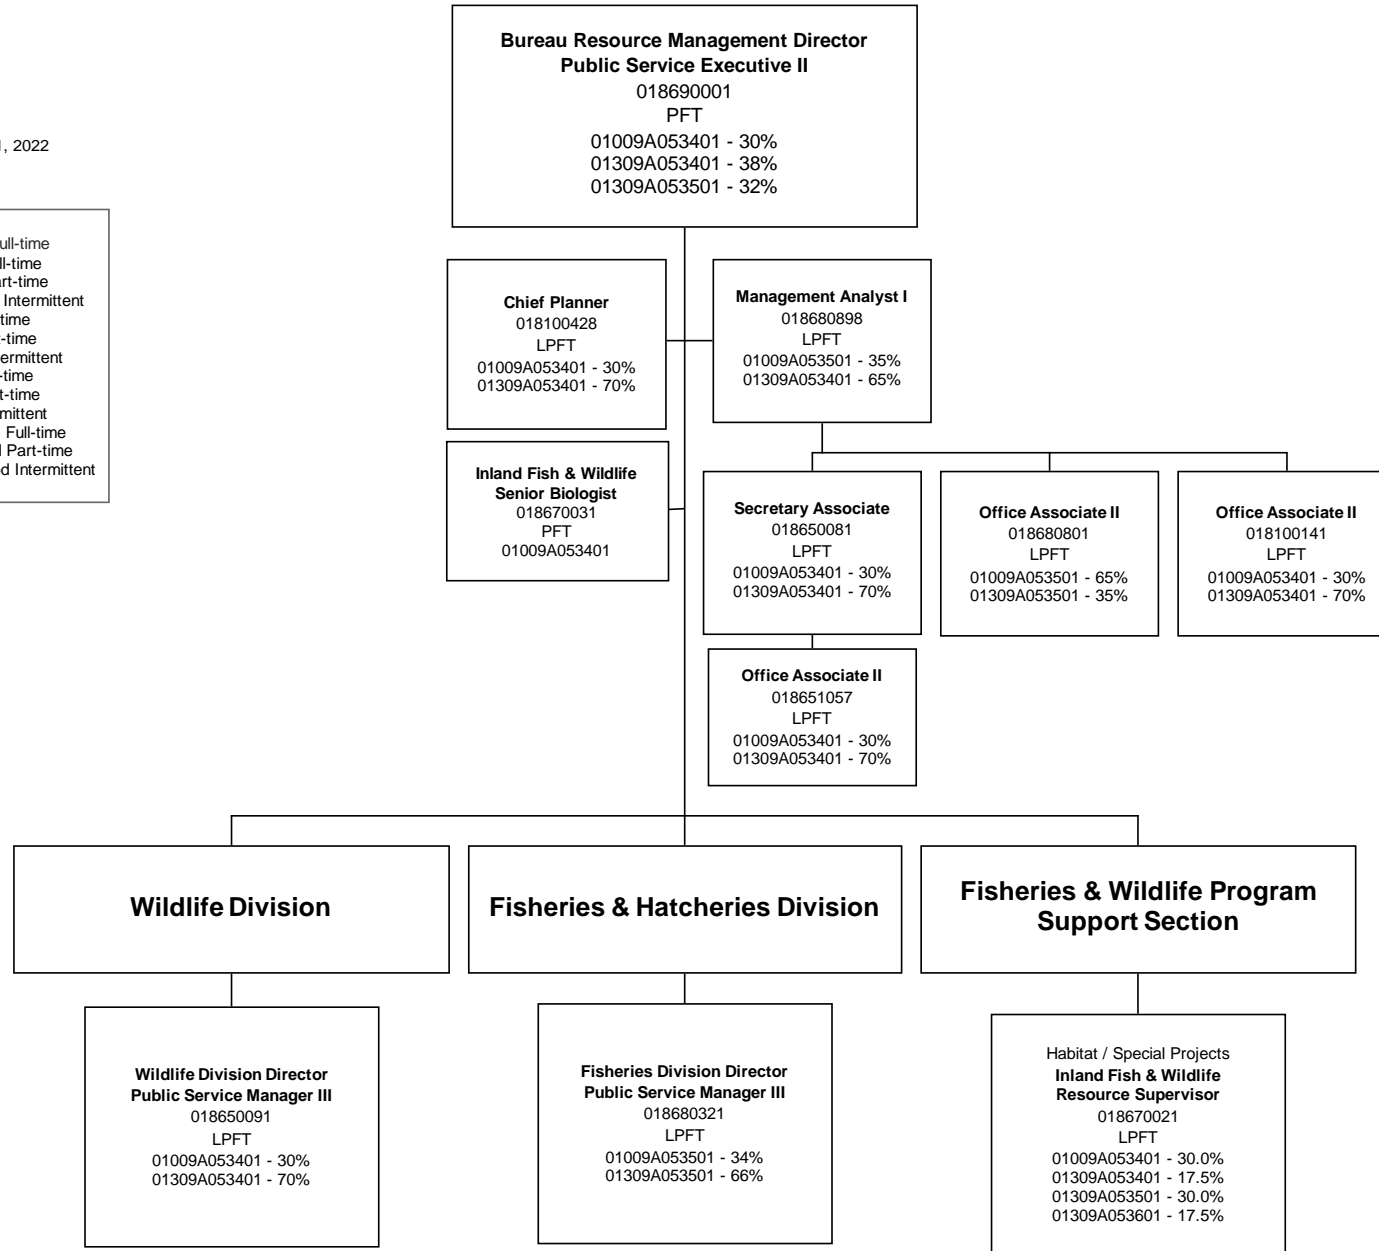

Department of Inland Fisheries and Wildlife Commissioner and Bureaus

Last Modified 8/31/2022
Page 1

Position Types:
 AC-FT - Acting Cap Full-time
 PFT - Permanent Full-time
 PPT - Permanent Part-time
 Perm-Int - Permanent Intermittent
 SFT - Seasonal Full-time
 SPT - Seasonal Part-time
 Sea-Int - Seasonal Intermittent
 Proj-FT - Project Full-time
 Proj-PT - Project Part-time
 Proj-Int - Project Intermittent
 LPFT - Limited Period Full-time
 LPPT - Limited Period Part-time
 LP-Int - Limited Period Intermittent

DEPARTMENT OF INLAND FISHERIES & WILDLIFE

Bureau of Resource Management

Last Modified August 31, 2022

Page 2

Position Types:

AC-FT - Acting Cap Full-time
 PFT - Permanent Full-time
 PPT - Permanent Part-time
 Perm-Int - Permanent Intermittent
 SFT - Seasonal Full-time
 SPT - Seasonal Part-time
 Sea-Int - Seasonal Intermittent
 Proj-FT - Project Full-time
 Proj-PT - Project Part-time
 Proj-Int - Project Intermittent
 LPFT - Limited Period Full-time
 LPPT - Limited Period Part-time
 LP-Int - Limited Period Intermittent

DEPARTMENT OF INLAND FISHERIES & WILDLIFE
 BUREAU OF RESOURCE MANAGEMENT
WILDLIFE DIVISION

Last Modified August 31, 2022
 Page 3

Position Types:
 AC-FT - Acting Cap Full-time
 PFT - Permanent Full-time
 PPT - Permanent Part-time
 Perm-Int - Permanent Intermittent
 SFT - Seasonal Full-time
 SPT - Seasonal Part-time
 Sea-Int - Seasonal Intermittent
 Proj-FT - Project Full-time
 Proj-PT - Project Part-time
 Proj-Int - Project Intermittent
 LPFT - Limited Period Full-time
 LPPT - Limited Period Part-time
 LP-Int - Limited Period Intermittent