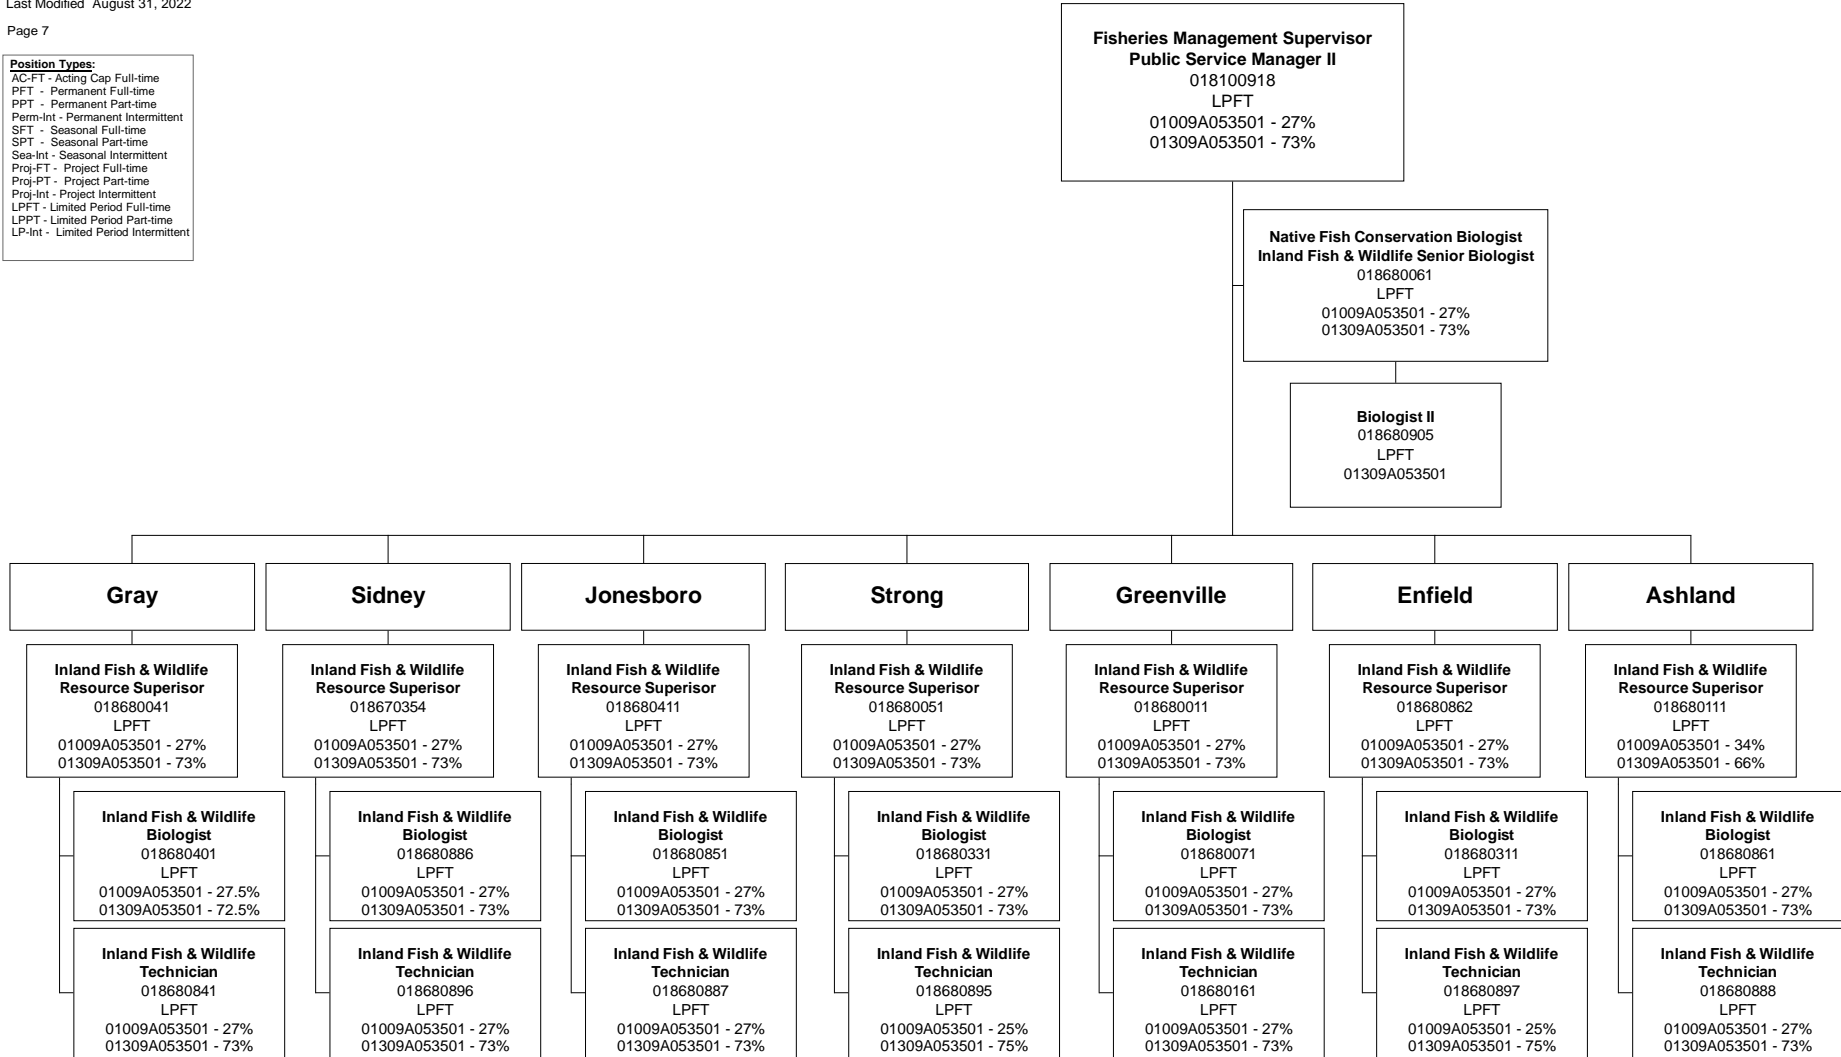

DEPARTMENT OF INLAND FISHERIES & WILDLIFE
Bureau of Resource Management
Fisheries & Hatcheries Division

Last Modified August 31, 2022

Page 7