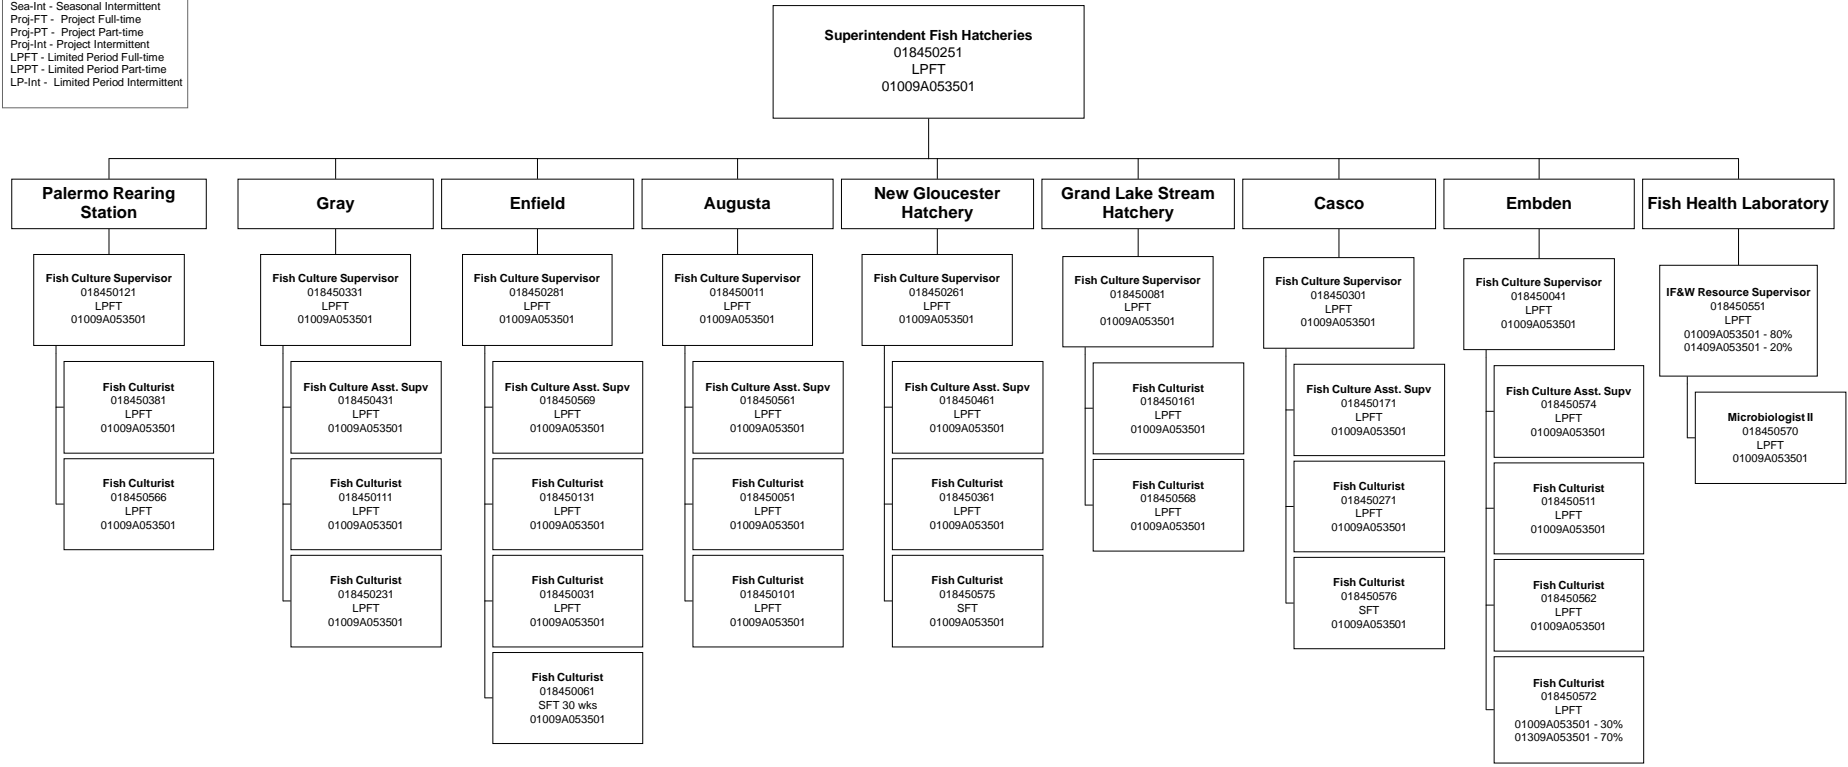

DEPARTMENT OF INLAND FISHERIES & WILDLIFE
Bureau of Resource Management
Fisheries & Hatcheries Division

Last Modified August 31, 2022

Page 8