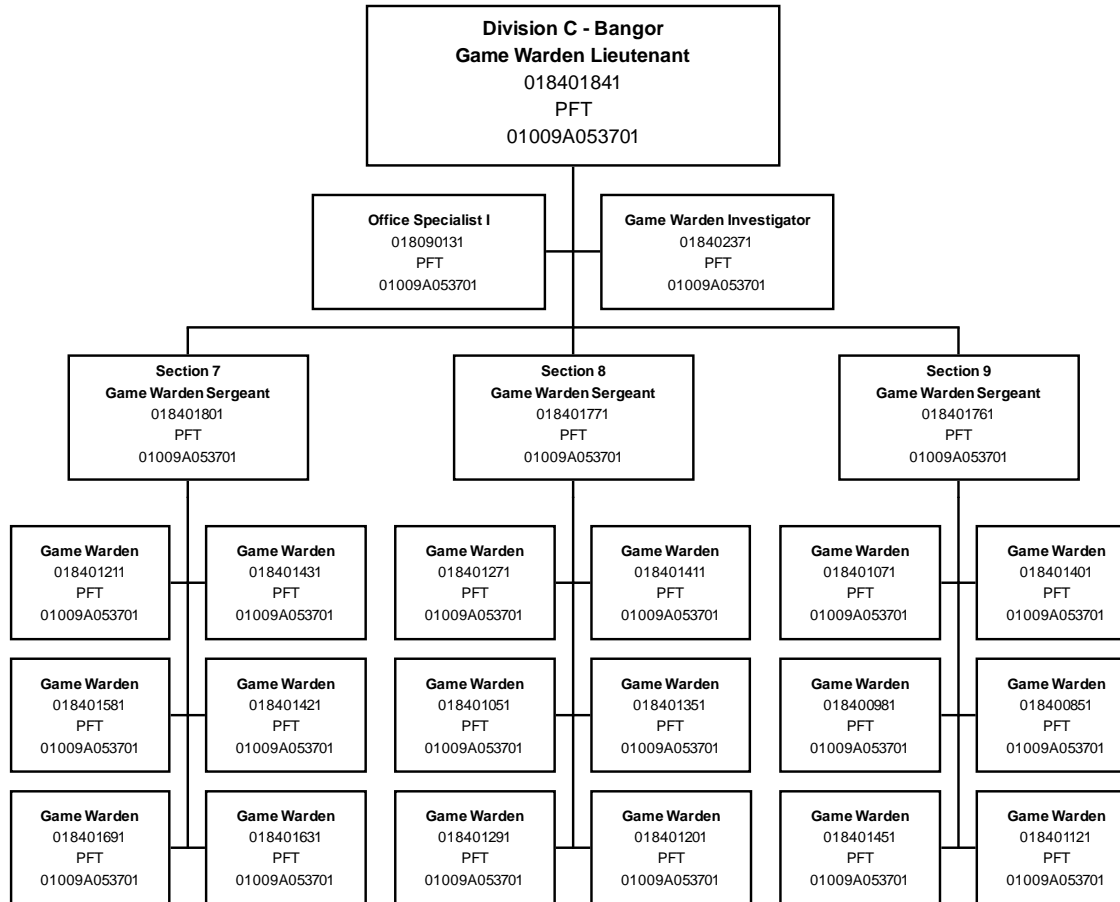

DEPARTMENT OF INLAND FISHERIES AND WILDLIFE
Bureau of Warden Service
Division C - Bangor

Last Modified August 31, 2022
Page 18

Position Types:
AC-FT - Acting Cap Full-time
PFT - Permanent Full-time
PPT - Permanent Part-time
Perm-Int - Permanent Intermittent
SFT - Seasonal Full-time
SPT - Seasonal Part-time
Sea-Int - Seasonal Intermittent
Proj-FT - Project Full-time
Proj-PT - Project Part-time
Proj-Int - Project Intermittent
LPFT - Limited Period Full-time
LPPT - Limited Period Part-time
LP-Int - Limited Period Intermittent