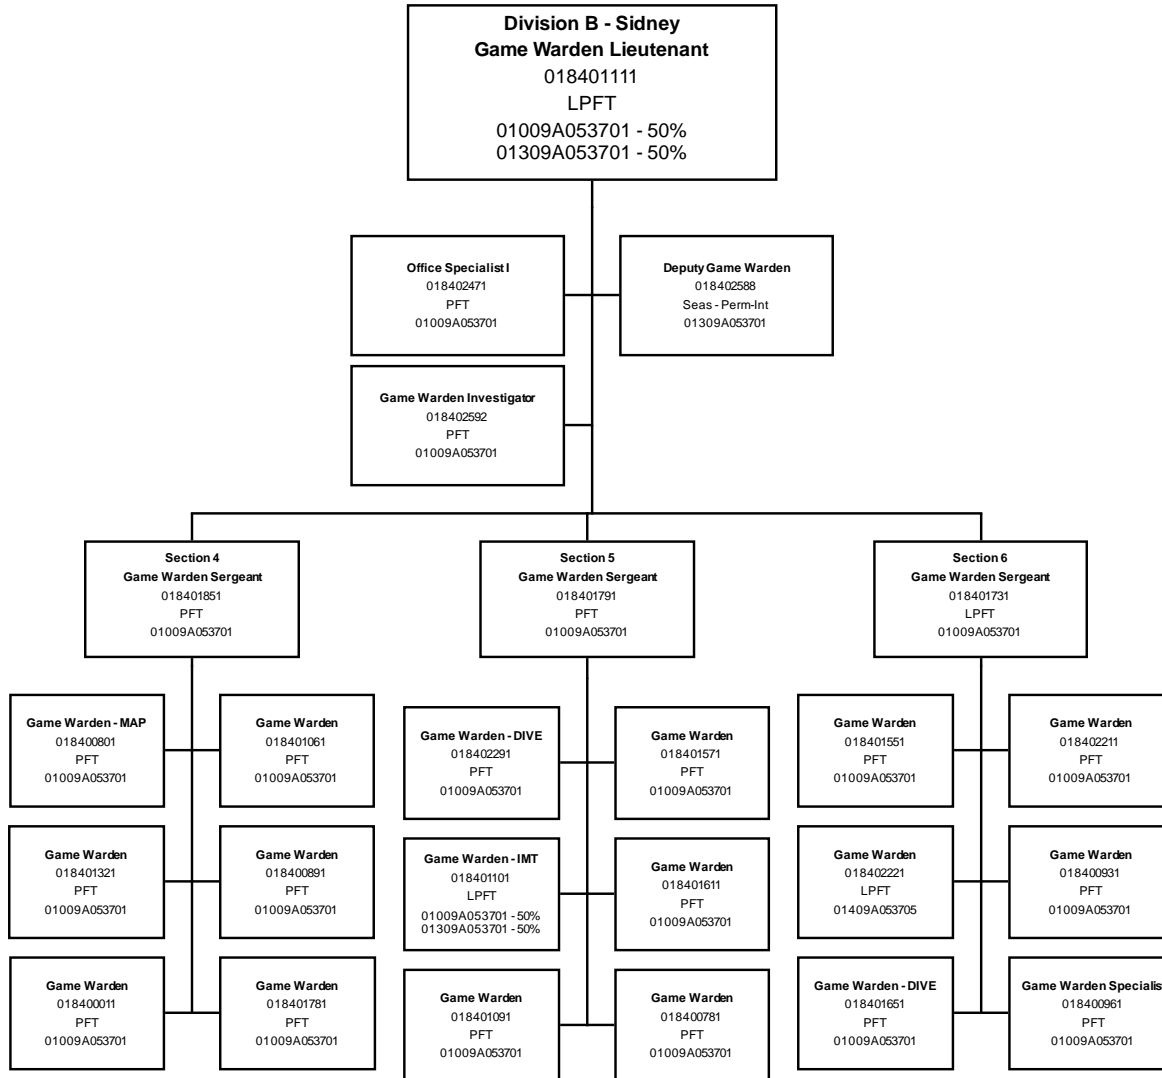

DEPARTMENT OF INLAND FISHERIES AND WILDLIFE
Bureau of Warden Service
Division B - Sidney

Last Modified August 31, 2022
Page 17

Position Types:
AC-FT - Acting Cap Full-time
PFT - Permanent Full-time
PPT - Permanent Part-time
Perm-Int - Permanent Intermittent
SFT - Seasonal Full-time
SPT - Seasonal Part-time
Sea-Int - Seasonal Intermittent
Proj-FT - Project Full-time
Proj-PT - Project Part-time
Proj-Int - Project Intermittent
LPFT - Limited Period Full-time
LPPT - Limited Period Part-time
LP-Int - Limited Period Intermittent