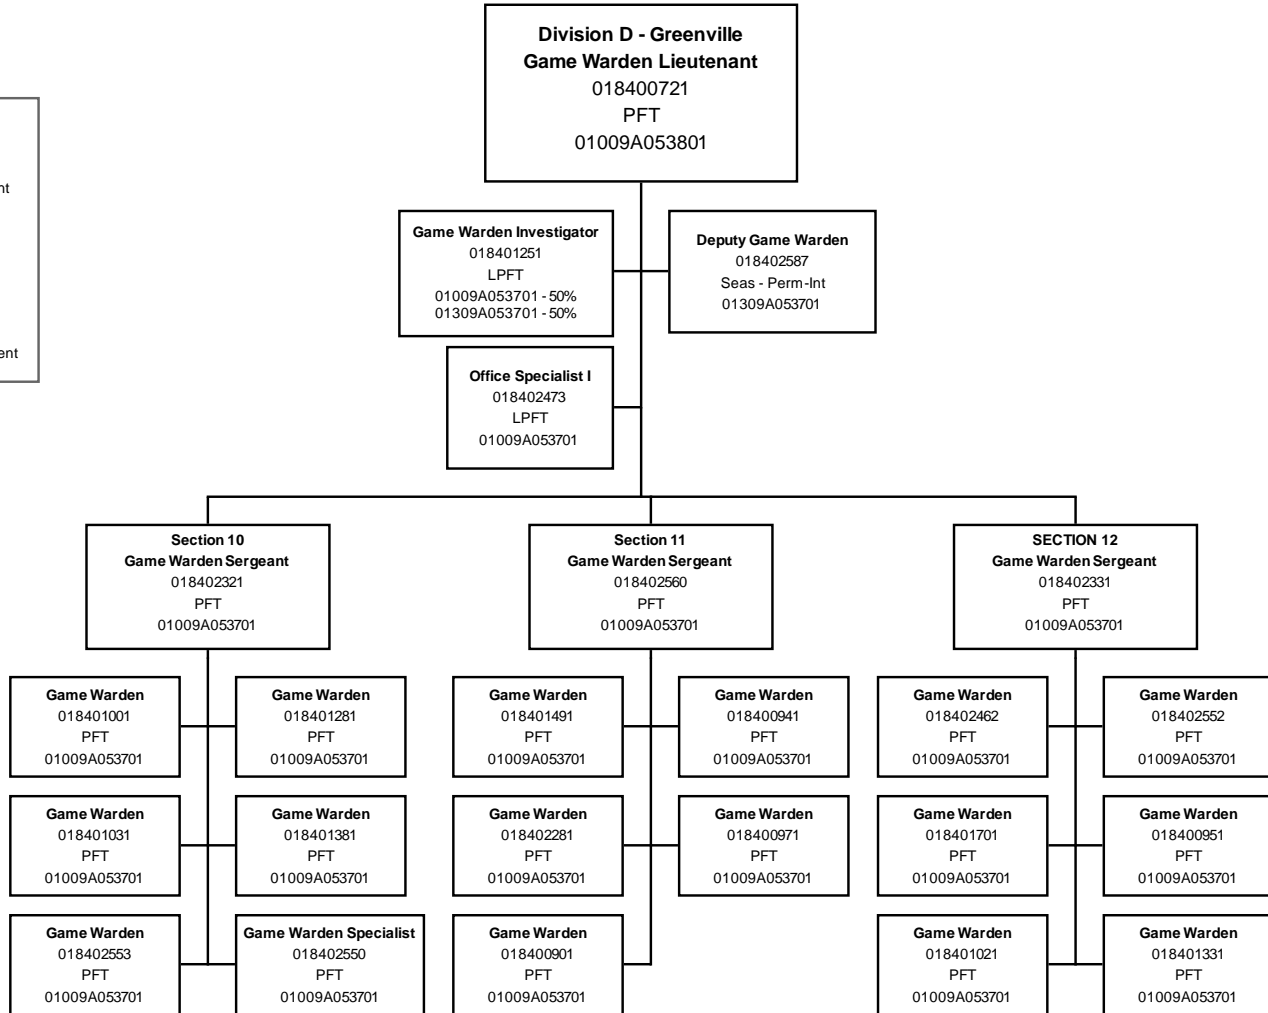

DEPARTMENT OF INLAND FISHERIES AND WILDLIFE
 Bureau of Warden Service
 Division D - Greenville

Last Modified August 31, 2022

Page 19

Position Types:

- AC-FT - Acting Cap Full-time
- PFT - Permanent Full-time
- PPT - Permanent Part-time
- Perm-Int - Permanent Intermittent
- SFT - Seasonal Full-time
- SPT - Seasonal Part-time
- Sea-Int - Seasonal Intermittent
- Proj-FT - Project Full-time
- Proj-PT - Project Part-time
- Proj-Int - Project Intermittent
- LPFT - Limited Period Full-time
- LPPT - Limited Period Part-time
- LP-Int - Limited Period Intermittent