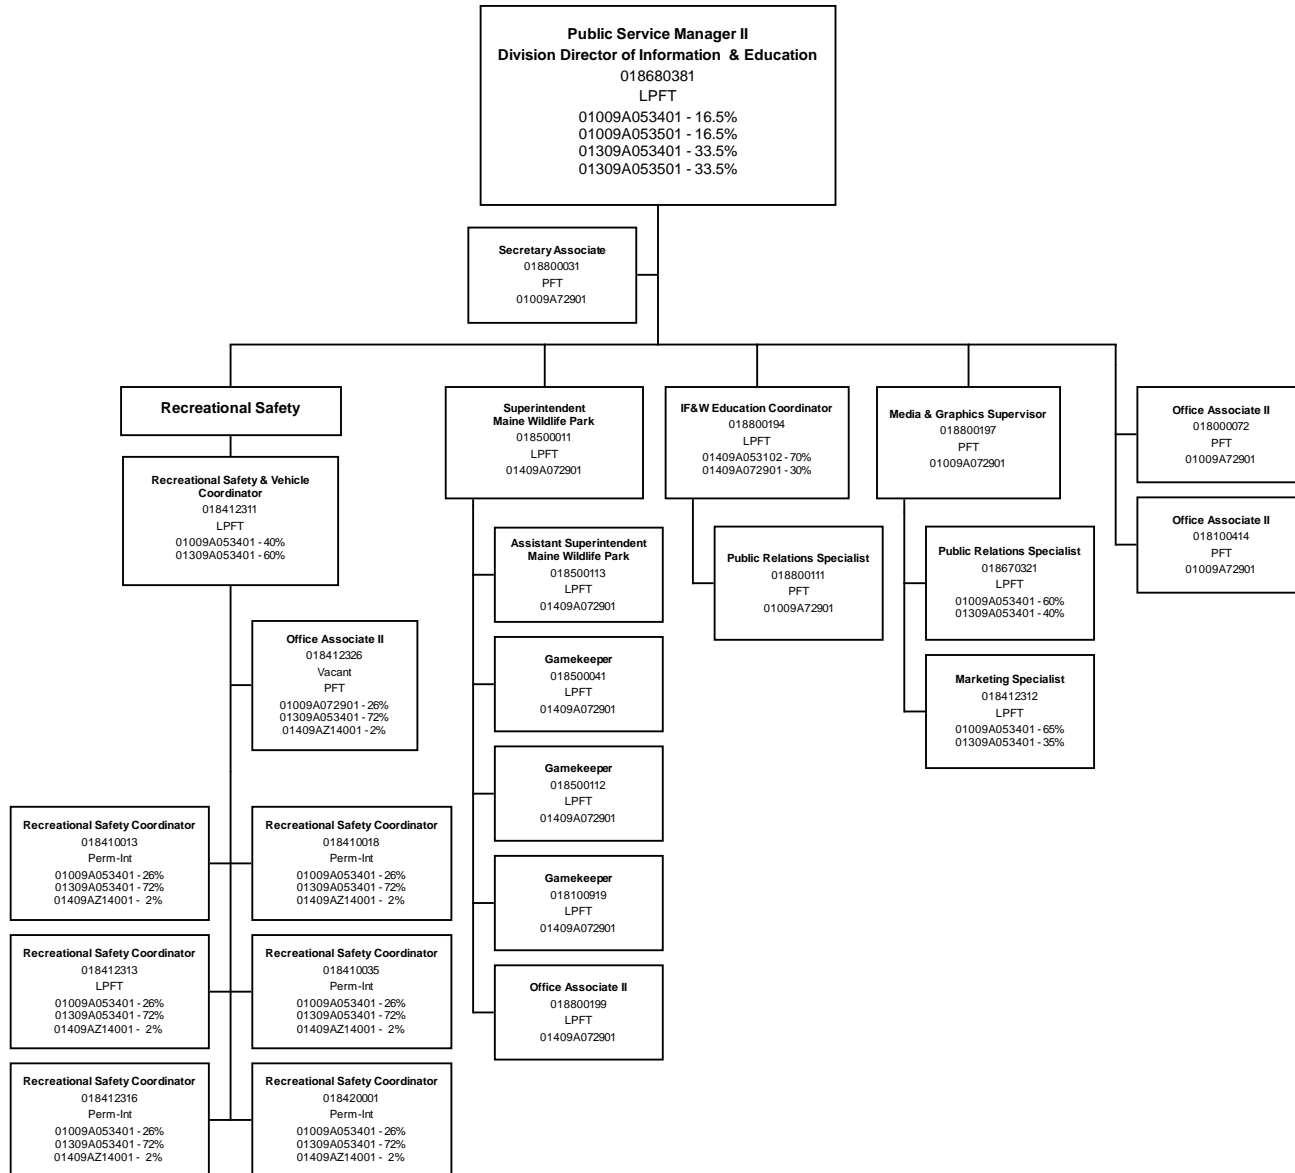

Department of Inland Fisheries and Wildlife
Division of Information & Education