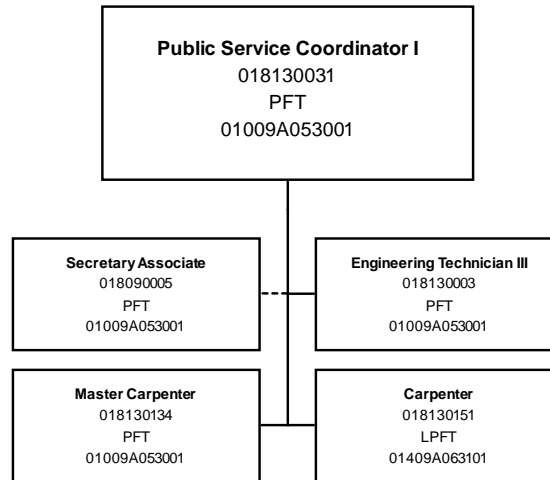

DEPARTMENT OF INLAND FISHERIES AND WILDLIFE

Division of Engineering

Facilities Operations and Maintenance

Last Modified August 31, 2022

Page 11

Position Types:

- AC-FT - Acting Cap Full-time
- PFT - Permanent Full-time
- PPT - Permanent Part-time
- Perm-Int - Permanent Intermittent
- SFT - Seasonal Full-time
- SPT - Seasonal Part-time
- Sea-Int - Seasonal Intermittent
- Proj-FT - Project Full-time
- Proj-PT - Project Part-time
- Proj-Int - Project Intermittent
- LPFT - Limited Period Full-time
- LPPT - Limited Period Part-time
- LP-Int - Limited Period Intermittent