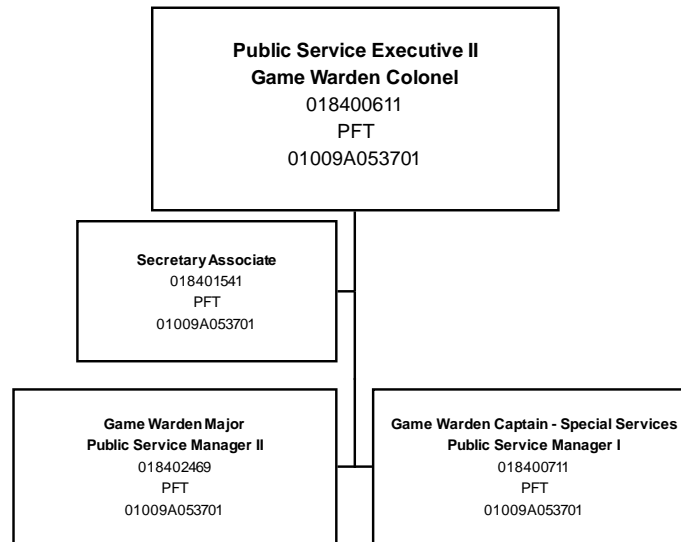

DEPARTMENT OF INLAND FISHERIES AND WILDLIFE
Bureau of Warden Service

Last Modified August 31, 2022

Page 13

Position Types:

AC-FT - Acting Cap Full-time
PFT - Permanent Full-time
PPT - Permanent Part-time
Perm-Int - Permanent Intermittent
SFT - Seasonal Full-time
SPT - Seasonal Part-time
Sea-Int - Seasonal Intermittent
Proj-FT - Project Full-time
Proj-PT - Project Part-time
Proj-Int - Project Intermittent
LPFT - Limited Period Full-time
LPPT - Limited Period Part-time
LP-Int - Limited Period Intermittent