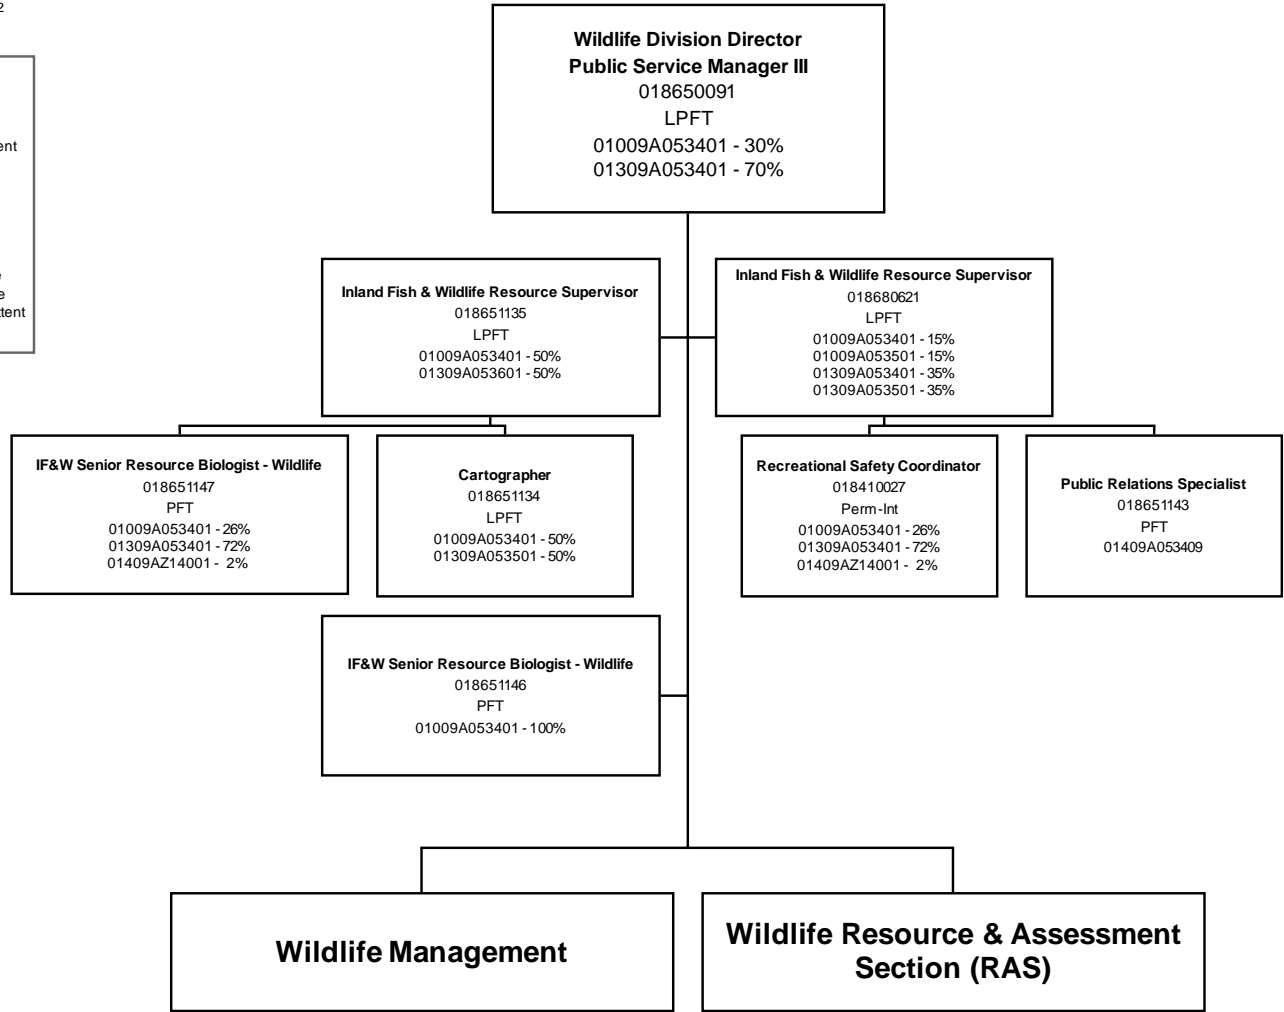

Department of Inland Fisheries and Wildlife Commissioner and Bureaus

Last Modified 8/31/2022
Page 1

Position Types:
 AC-FT - Acting Cap Full-time
 PFT - Permanent Full-time
 PPT - Permanent Part-time
 Perm-Int - Permanent Intermittent
 SFT - Seasonal Full-time
 SPT - Seasonal Part-time
 Sea-Int - Seasonal Intermittent
 Proj-FT - Project Full-time
 Proj-PT - Project Part-time
 Proj-Int - Project Intermittent
 LPFT - Limited Period Full-time
 LPPT - Limited Period Part-time
 LP-Int - Limited Period Intermittent

DEPARTMENT OF INLAND FISHERIES & WILDLIFE

Bureau of Resource Management

Last Modified August 31, 2022

Page 2

Position Types:

AC-FT - Acting Cap Full-time
 PFT - Permanent Full-time
 PPT - Permanent Part-time
 Perm-Int - Permanent Intermittent
 SFT - Seasonal Full-time
 SPT - Seasonal Part-time
 Sea-Int - Seasonal Intermittent
 Proj-FT - Project Full-time
 Proj-PT - Project Part-time
 Proj-Int - Project Intermittent
 LPFT - Limited Period Full-time
 LPPT - Limited Period Part-time
 LP-Int - Limited Period Intermittent

DEPARTMENT OF INLAND FISHERIES & WILDLIFE
 BUREAU OF RESOURCE MANAGEMENT
WILDLIFE DIVISION

Last Modified August 31, 2022
 Page 3

Position Types:
 AC-FT - Acting Cap Full-time
 PFT - Permanent Full-time
 PPT - Permanent Part-time
 Perm-Int - Permanent Intermittent
 SFT - Seasonal Full-time
 SPT - Seasonal Part-time
 Sea-Int - Seasonal Intermittent
 Proj-FT - Project Full-time
 Proj-PT - Project Part-time
 Proj-Int - Project Intermittent
 LPFT - Limited Period Full-time
 LPPT - Limited Period Part-time
 LP-Int - Limited Period Intermittent