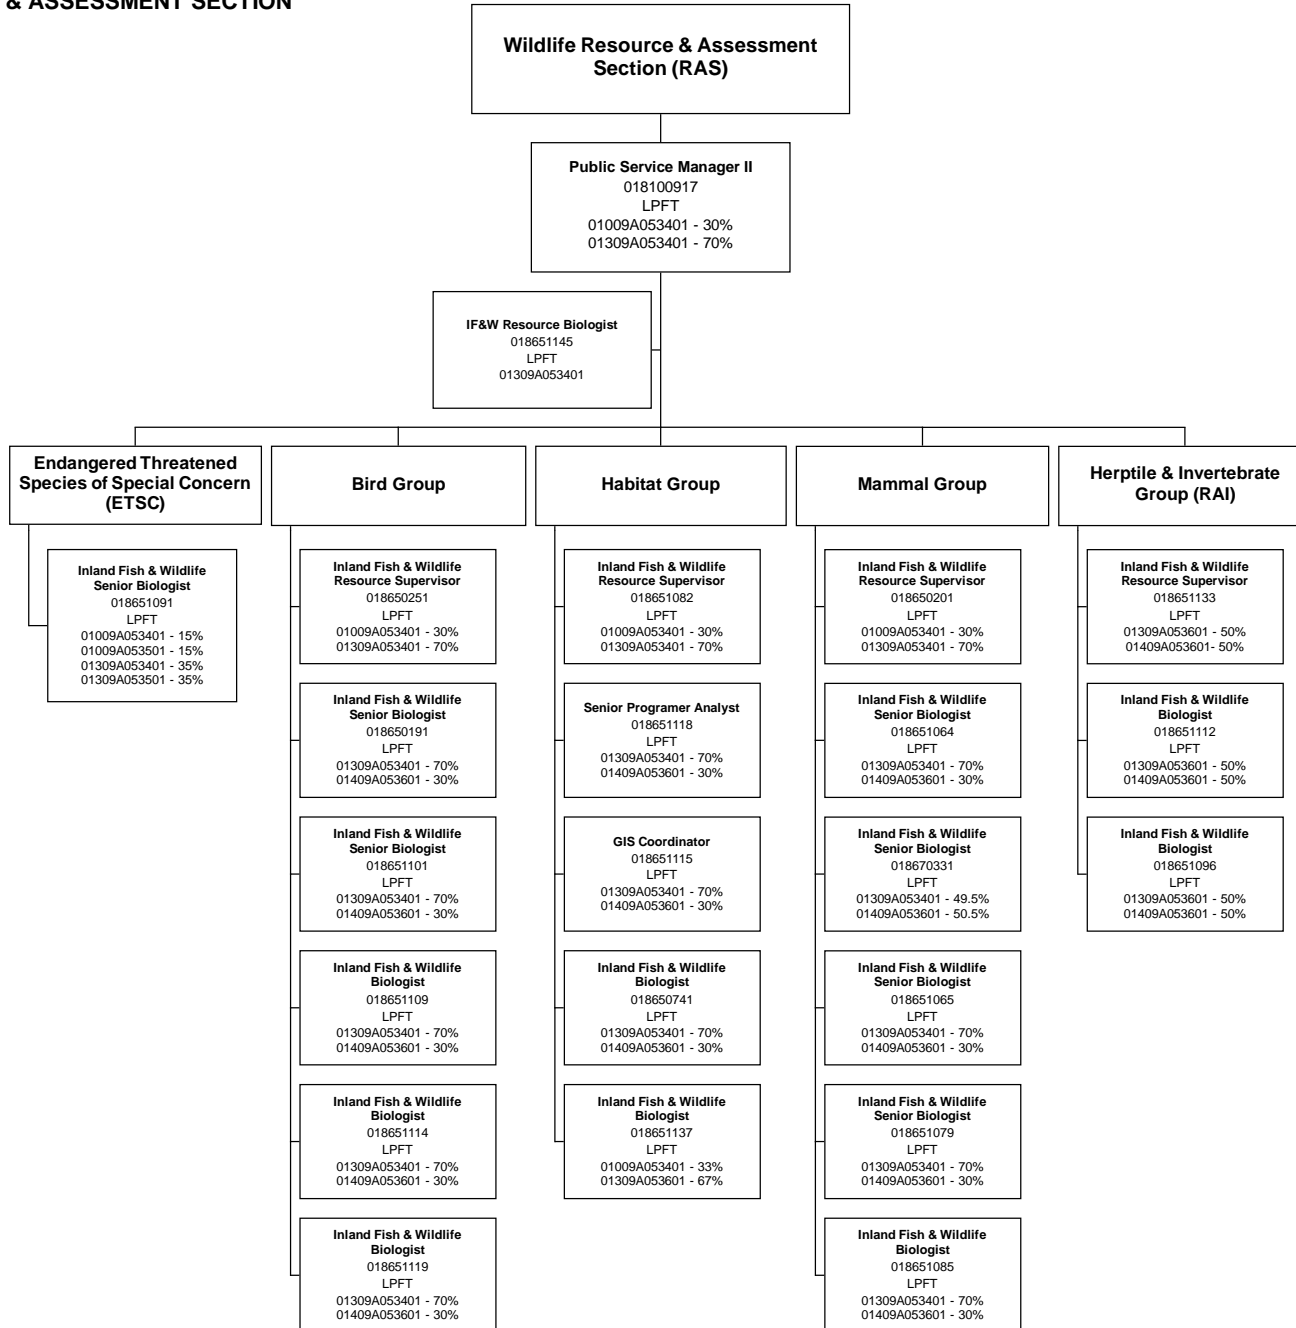

DEPARTMENT OF INLAND FISHERIES & WILDLIFE
BUREAU OF RESOURCE MANAGEMENT
WILDLIFE DIVISION
WILDLIFE RESOURCE & ASSESSMENT SECTION

Last Modified August 31, 2022

Page 5