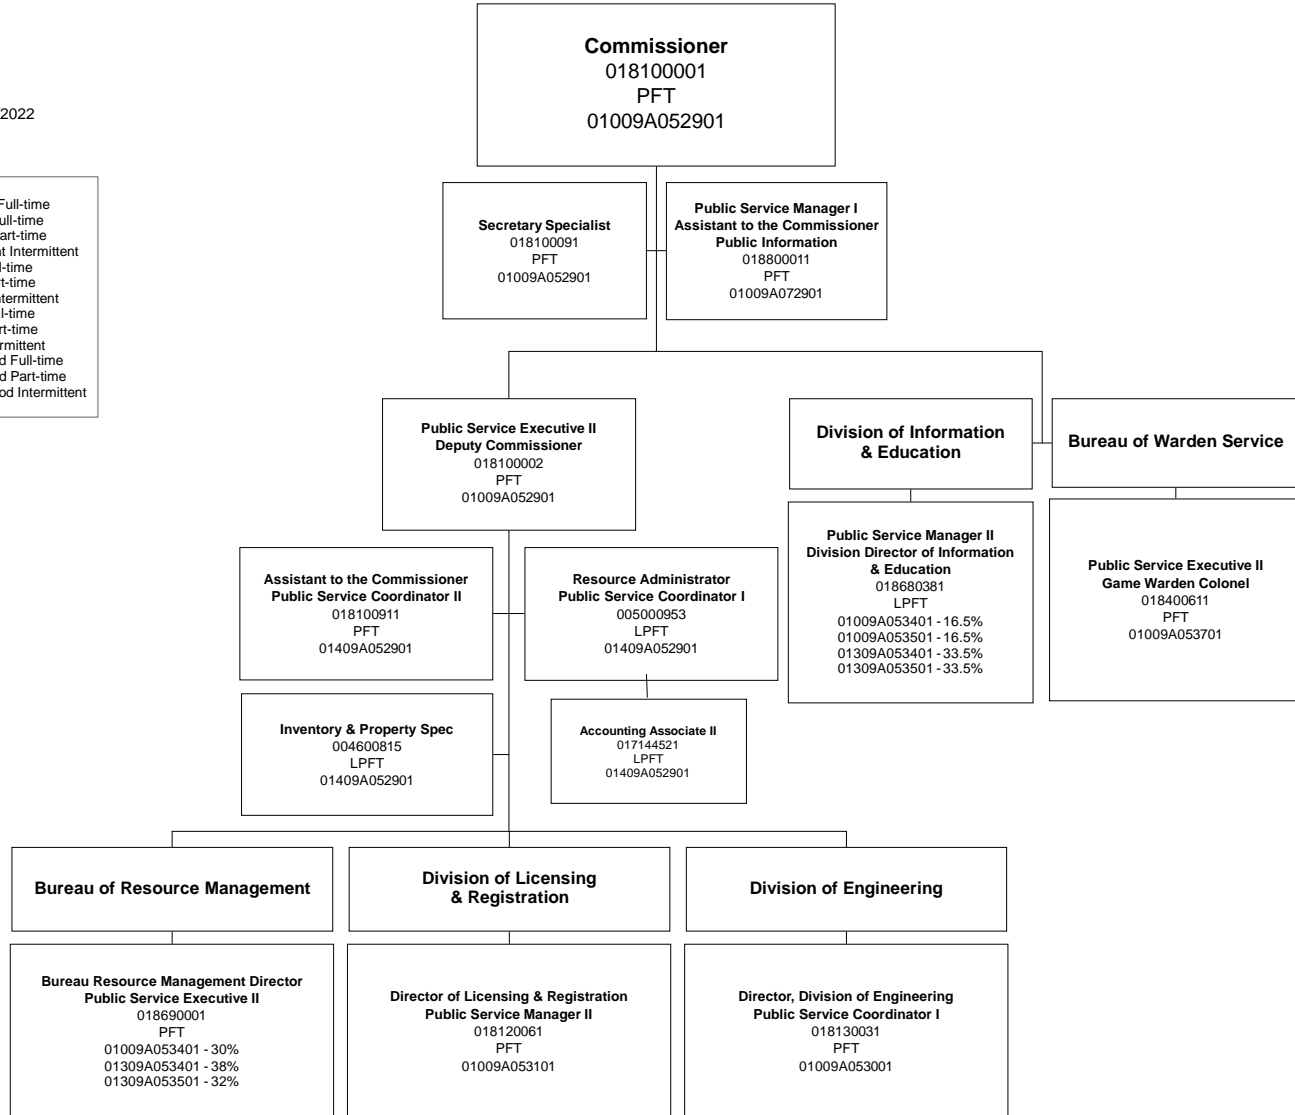

Department of Inland Fisheries and Wildlife Commissioner and Bureaus

Last Modified 8/31/2022
Page 1

Position Types:
 AC-FT - Acting Cap Full-time
 PFT - Permanent Full-time
 PPT - Permanent Part-time
 Perm-Int - Permanent Intermittent
 SFT - Seasonal Full-time
 SPT - Seasonal Part-time
 Sea-Int - Seasonal Intermittent
 Proj-FT - Project Full-time
 Proj-PT - Project Part-time
 Proj-Int - Project Intermittent
 LPFT - Limited Period Full-time
 LPPT - Limited Period Part-time
 LP-Int - Limited Period Intermittent